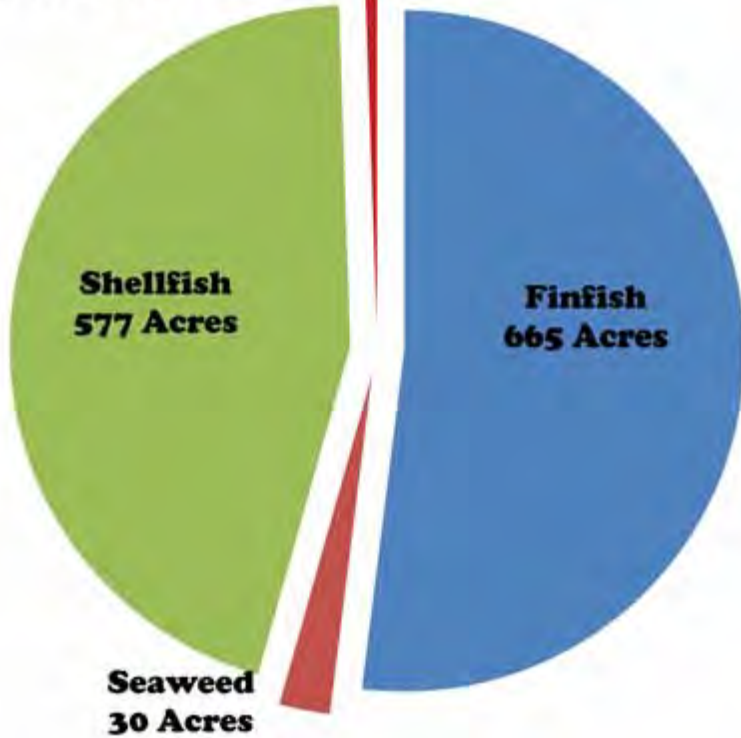

# Maine Waters Used for Aquaculture in 2014

Experimental shellfish 7 acres

## Do you know?

How big an acre is?

→ The size of a football field! 43,560 sq. ft.

How much farm raised seafood Maine produces each year?

→ 28 million pounds! Or 14,000 tons!

How long people have been farming the ocean?

→ Over 3,000 years!

## Read the Graph!

How many acres of shellfish are farmed in Maine?

---

How many acres of finfish?

---

How many acres of seaweed?

---

How many acres of experimental fish?